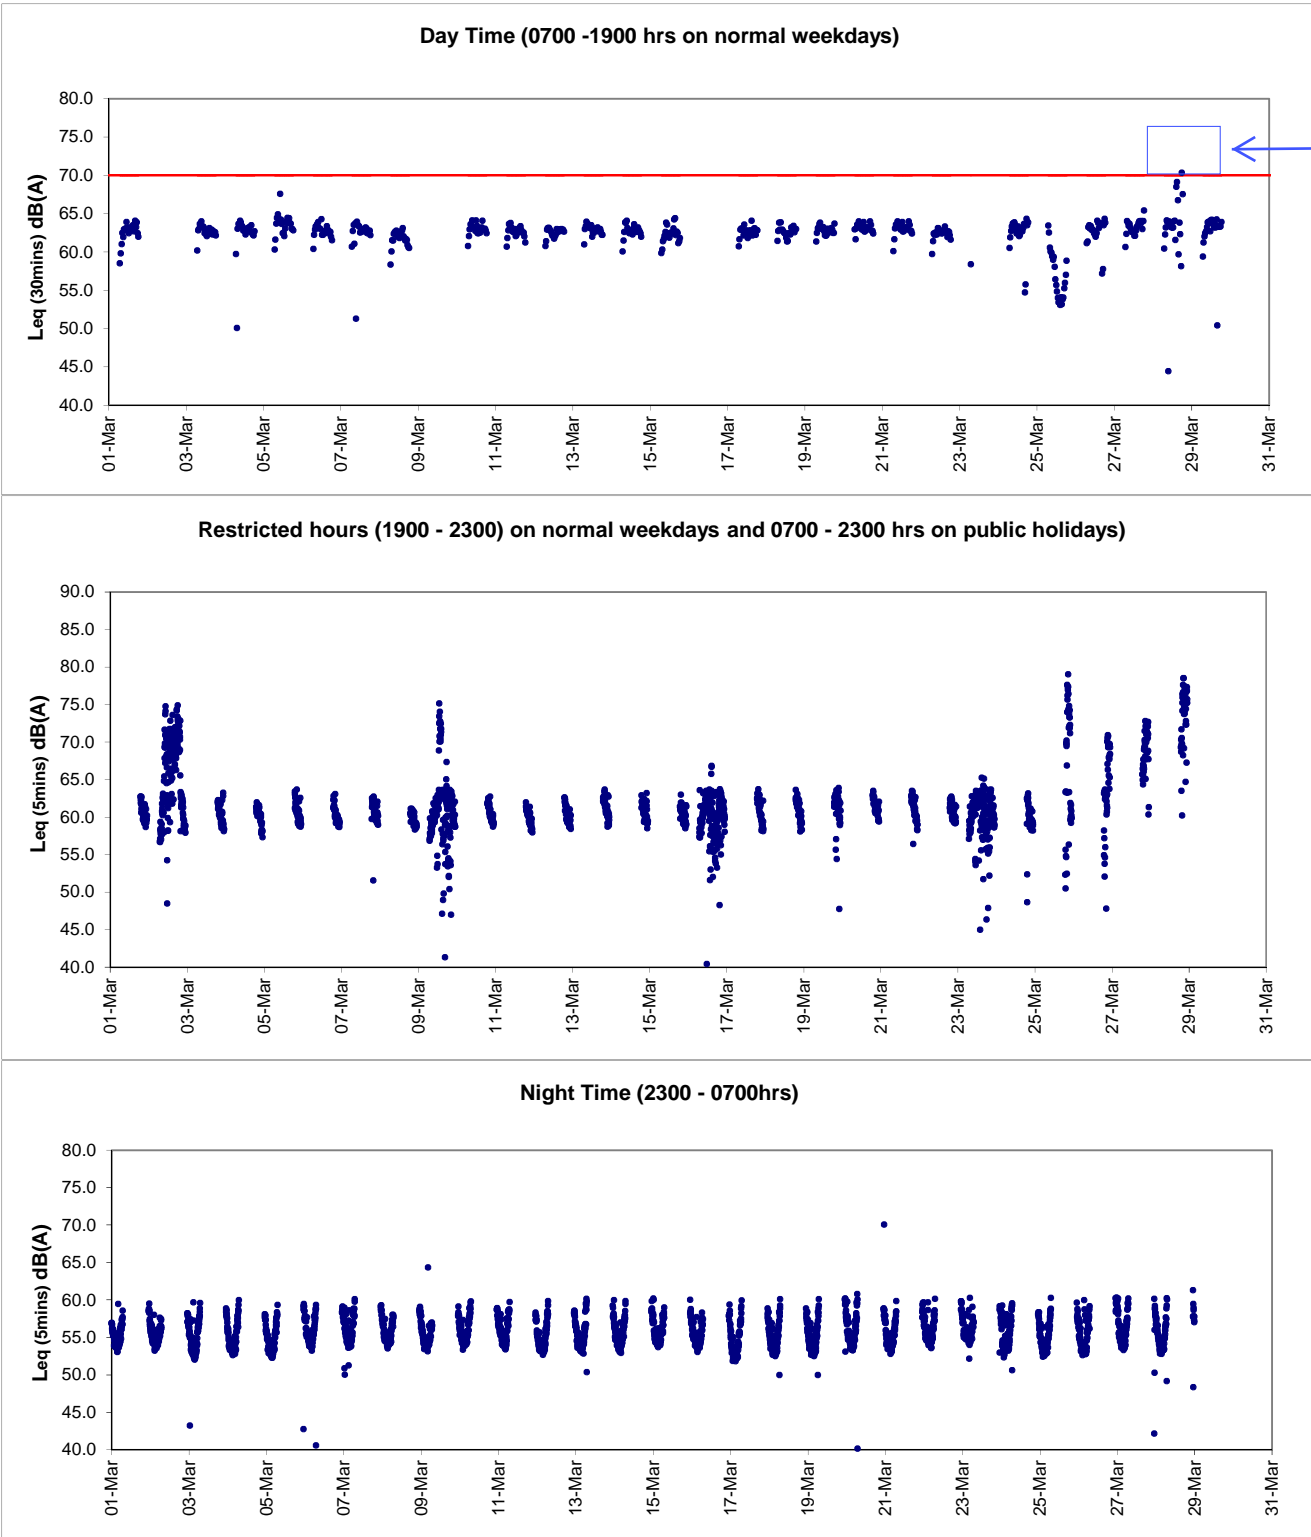

Graphic Presentation of Continuous Noise Monitoring Result (ACL3-City Hall)

After checking work activities of contractor HK/2012/08, it was found that no major noisy activities were performed during the recorded period. A public fair was carrying out at Central Harbourfront during the recorded time of exceedance. As the exceedance was not continuous, it is considered as non-project related and contributed by the public fair and nearby traffic.